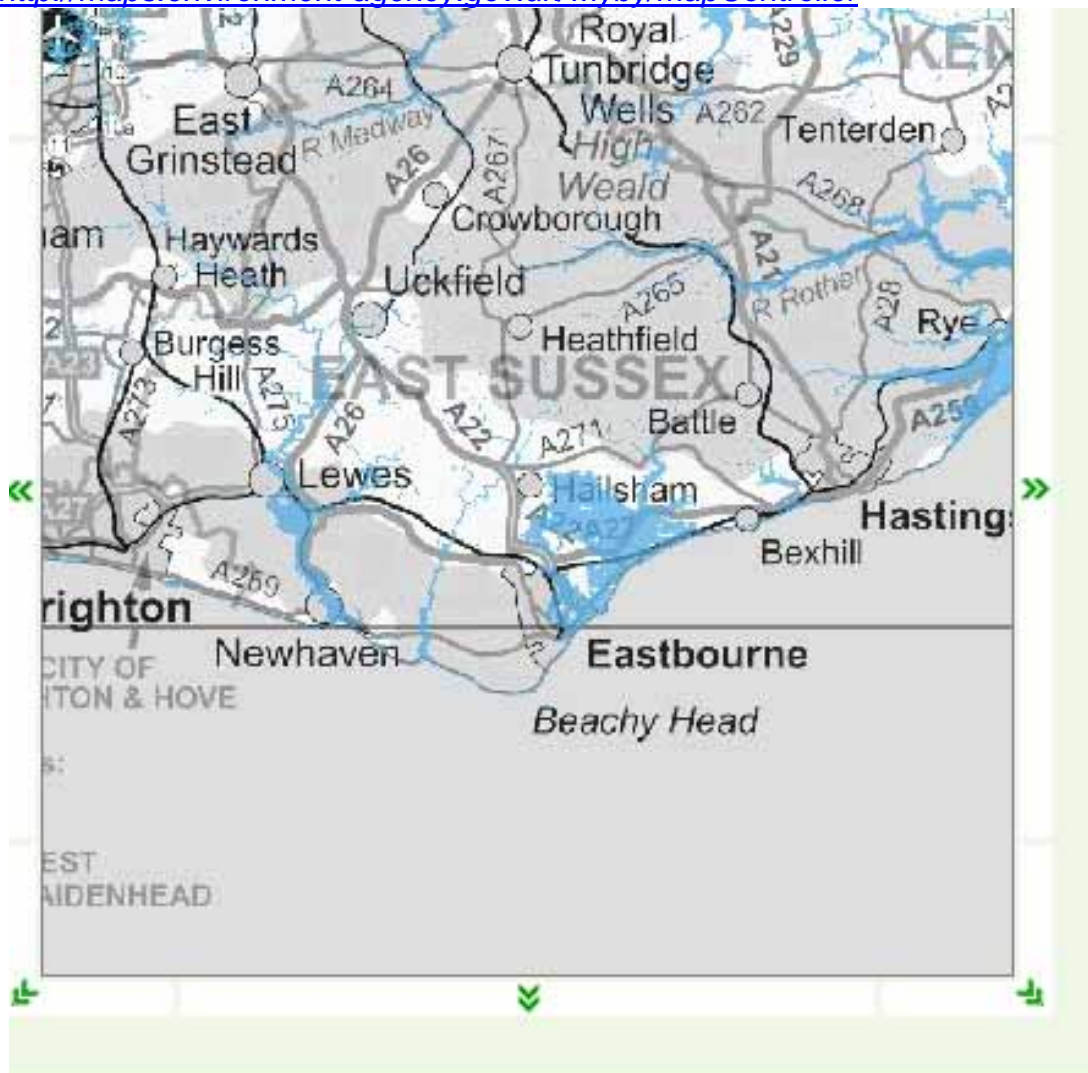

## Flood Map

Map from the Environment Agency

<http://maps.environment-agency.gov.uk/wiyby/mapController>

© Crown copyright. All rights reserved. Environment Agency, 100026380, 2006