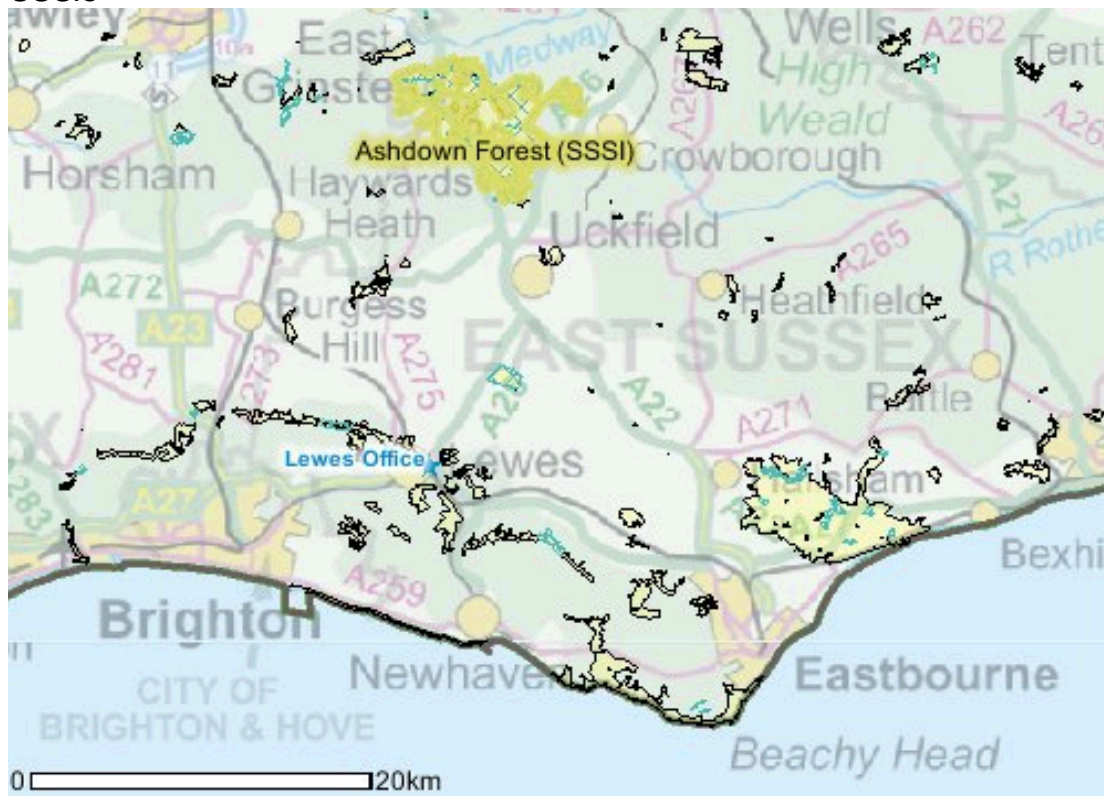

Sites of Special Scientific Interest and Areas of Outstanding Natural Beauty in Wealden

SSSIs

Map from Natural England:

<http://www.natureonthemap.org.uk/map.aspx?m=sssi>

High Weald ANOB

Map from High Weald